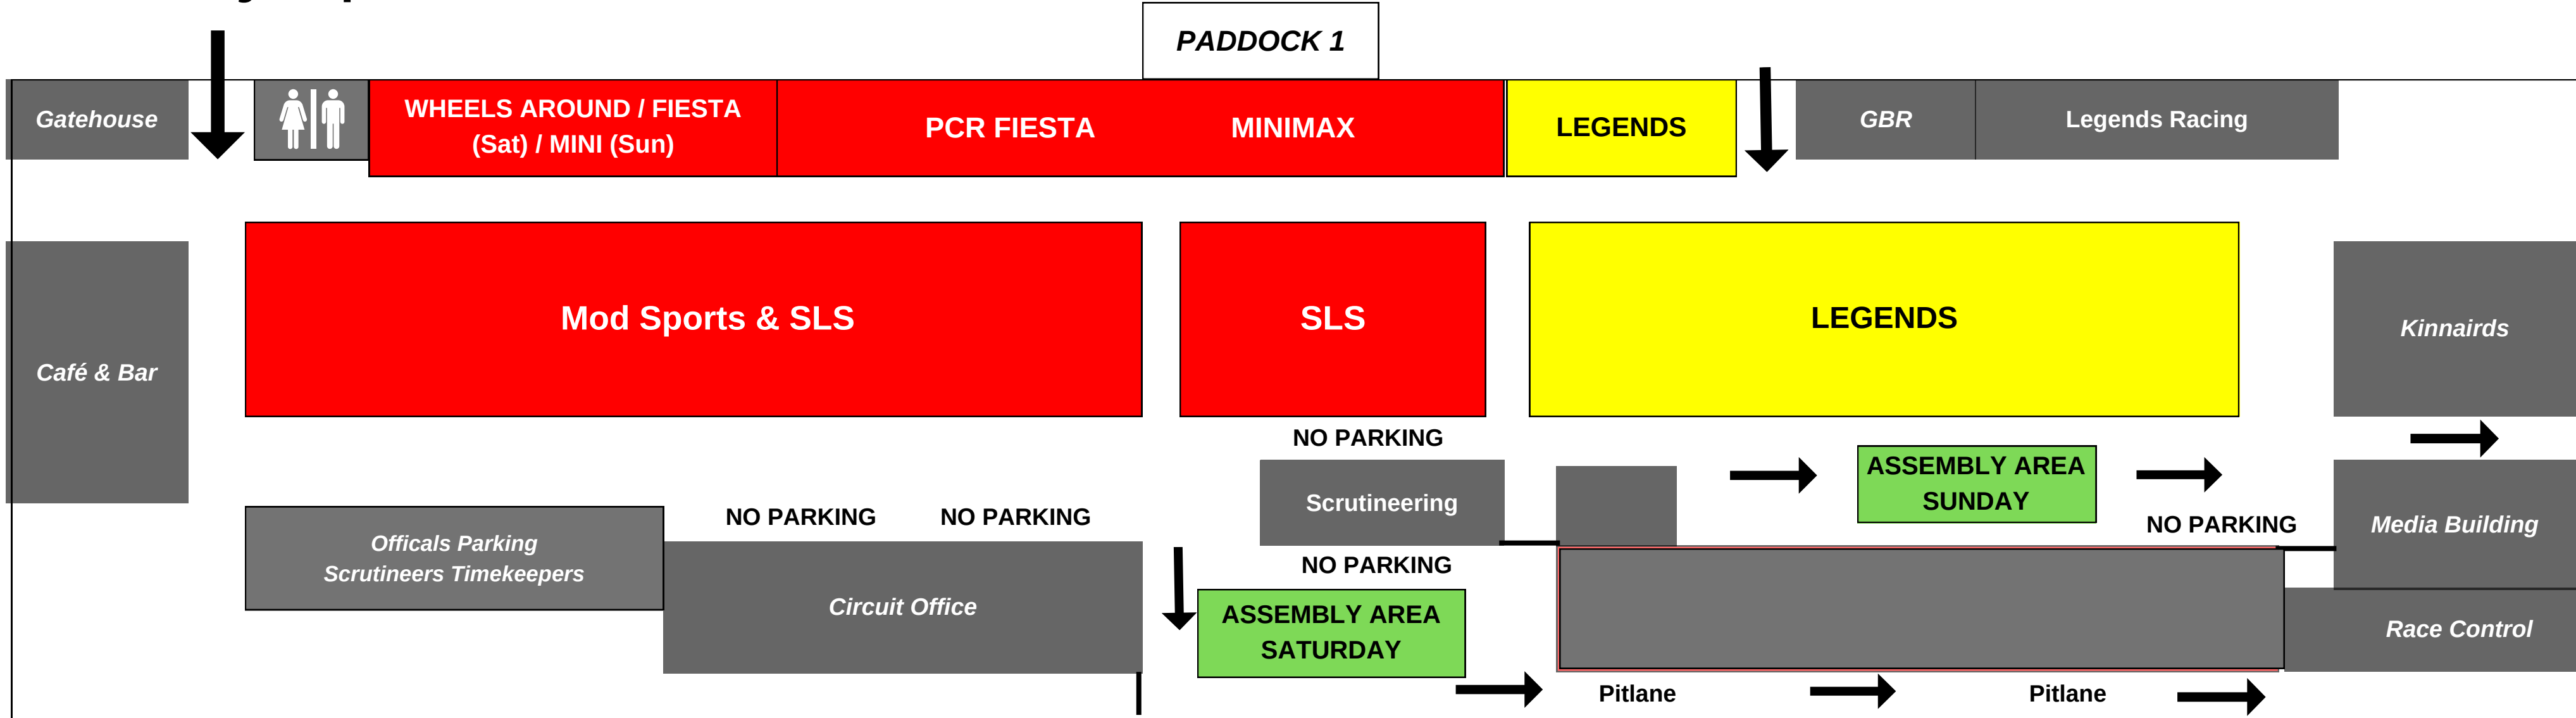

Saturday Sept 9th Clockwise

Sunday Sept 10th Anti - Clockwise

Saturday Sept 9th Clockwise

Sunday Sept 10th Anti - Clockwise

PADDOCK 2

DDMC NSSCC (Sat / Sun)

**BRSCC National Formula Ford (Sat)
MINI / FIESTA / MOD / SLS Overflow (Sun)**

Café & Bar

Toilets